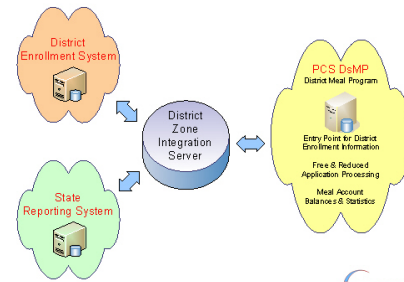

S.I.F. Agent FOR THE ENTERPRISE

Application

PCS has a certified S.I.F. Agent for Rightrak District Meal Software to integrate with other School Interoperability Framework agents in a Z.I.S. (Zone Integration Server) environment.

Features

- ✓ New Students added before Lunch
- ✓ Student Meal Object Provided
- ✓ Complete Audit Logging

Benefits

- ✓ Saves Time and Money
- ✓ Integrates with Other S.I.F. agents
- ✓ Integrates with RIGHTRAK (DsMP)
- ✓ Integrates with FASTRAK (ScMP)
- ✓ Integrates with Student Enrollment

Daily Operational Requirements

- ✓ Zone Integration Server

SIF NETWORKED INFORMATION

Minimum Application Requirements

RIGHTRAK S.I.F. AGENT FOR THE ENTERPRISE

Workstation

Processor	Pentium II 500 MHz or equivalent
Operating System	Win 98/NT/2000/XP
Memory	256 MB
Hard Drive	3 GB (program only)
Drive	CD-ROM drive
Display	SVGA 800 x 600, 16 Bit High Color
Network	10/100 Network Card, TCP/IP, IPX/SPX
Remote Diagnostics	Citrix WAN Connection